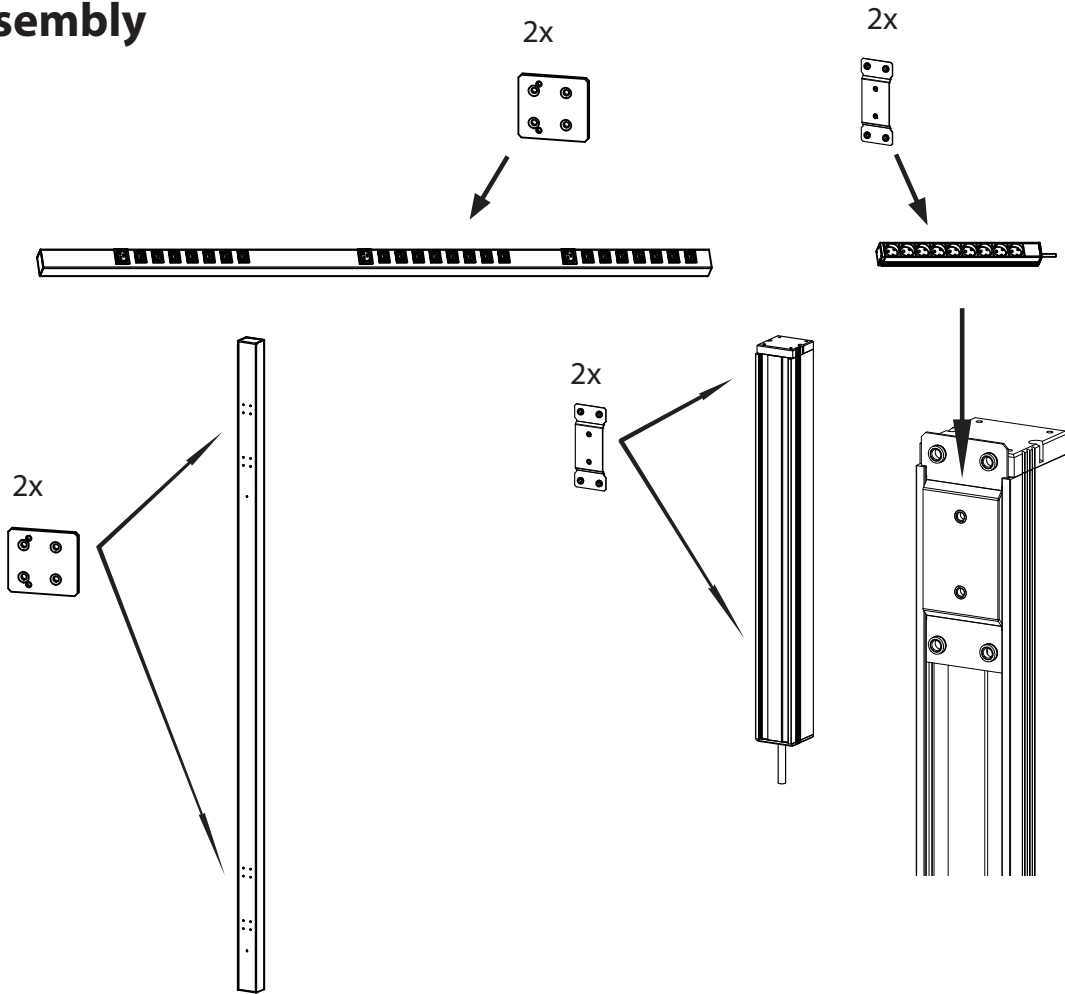

2. Assembly

2.1.

2.2.