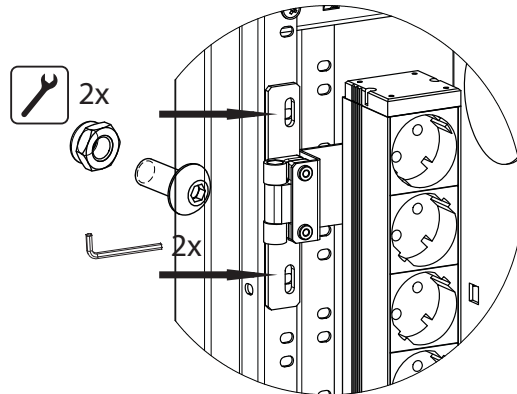

4x 4x M5x12

CONTEG, spol. s r.o.

Headquarters Czech Republic:
Na Vítězné pláni 1719/4
140 00 Prague 4

Tel.: +420 261 219 182
Fax: +420 261 219 192

conteg@conteg.com
www.conteg.com

Local Offices:

Austria:	+43 699 1819 7071
Benelux:	+32 477 957 126
Eastern Europe / Nordics:	+49 172 8484 346
France, Maghreb:	+33 686 074 386
Germany / Switzerland / Baltics / Denmark / Italy:	+49 170 523 4958
Middle East:	+971 555 08 32 41
Russia, CIS:	+7 495 967 3840

980 157 rev.A

www.conteg.com
...to complete your network