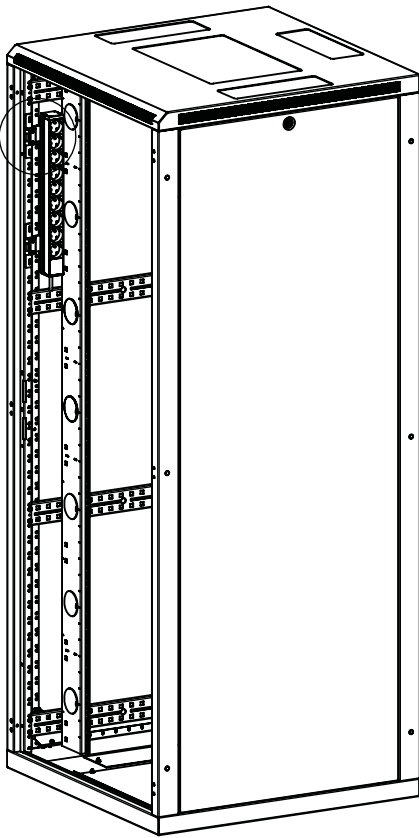

4x 4x M5x12

CONTEG, spol. s r.o.

Headquarters Czech Republic:
Na Vítězné pláni 1719/4
140 00 Prague 4

Tel.: +420 261 219 182
Fax: +420 261 219 192

conteg@conteg.com
www.conteg.com

Local Offices:

Austria:	+43 699 1819 7071
Benelux:	+32 477 957 126
Eastern Europe / Nordics:	+49 172 8484 346
France, Maghreb:	+33 686 074 386
Germany / Switzerland / Baltics / Denmark / Italy:	+49 170 523 4958
Middle East:	+971 555 08 32 41
Russia, CIS:	+7 495 967 3840

980 157 rev.A

www.conteg.com
...to complete your network