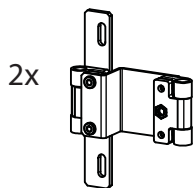

INSTALLATION INSTRUCTIONS

SWIVEL BRACKETS FOR MOUNTING OF VERTICAL PDU DP-RP-VM-06

980 157 rev.A

980 157 rev.A

www.conteg.com
...to complete your network

1. Package includes:

2x **for IP-Dxxx**

2x **for DP-RP-xx or IP-BA-xx**

1.2 Hardware kit (included)

CONNECTING MATERIAL ELEMENTS		
WASHER		8
M4x6		4
M5x8		4
M5x12		8
M5 NUT		4

1.3 Requested tools (not included)

Hex key size 3

Spanner size 8

Screwdriver cross

1.4 Legend

WORKING AREA