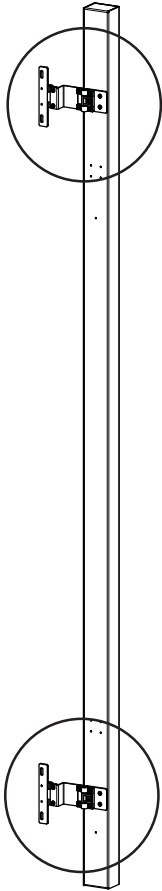

INSTALLATION INSTRUCTIONS

SWIVEL BRACKETS FOR MOUNTING OF VERTICAL PDU DP-RP-VM-06

980 157 rev.A

980 157 rev.A

www.conteg.com
...to complete your network

1. Package includes:

2x **for IP-Dxxx**

2x **for DP-RP-xx or IP-BA-xx**

1.2 Hardware kit (included)

CONNECTING MATERIAL ELEMENTS		
WASHER		8
M4x6		4
M5x8		4
M5x12		8
M5 NUT		4

1.3 Requested tools (not included)

Hex key size 3

Spanner size 8

Screwdriver cross

1.4 Legend

WORKING AREA

HAND MANIPULATION

2. Assembly

2.1.

2.2.

2.3.

2.4.

4x M4x6

4x M4x6

2.5.

2.6. 4x 4x M5x12

4x 4x M5x12

CONTEG, spol. s r.o.

Headquarters Czech Republic:
Na Vítězné pláni 1719/4
140 00 Prague 4

Tel.: +420 261 219 182
Fax: +420 261 219 192

conteg@conteg.com
www.conteg.com

Local Offices: