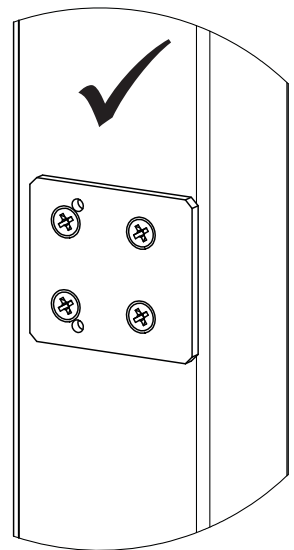

1.2 Hardware kit (included)

CONNECTING MATERIAL ELEMENTS		
WASHER		8
M4x6		4
M5x8		4
M5x12		8
M5 NUT		4

1.3 Requested tools (not included)

Hex key size 3

Spanner size 8

Screwdriver cross

1.4 Legend

WORKING AREA

HAND MANIPULATION

2. Assembly

2.1.

2.2.

2.3.

2.4.

4x M4x6

4x M4x6