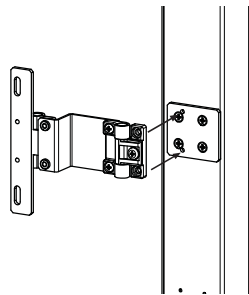

1.2 Hardware kit (included)

CONNECTING MATERIAL ELEMENTS		
WASHER		8
M4x6		4
M5x8		4
M5x12		8
M5 NUT		4

1.3 Requested tools (not included)

Hex key size 3

Spanner size 8

Screwdriver cross

1.4 Legend

WORKING AREA

HAND MANIPULATION

2. Assembly

2.1.

2.2.

2.3.

2.4.

4x M4x6

4x M4x6