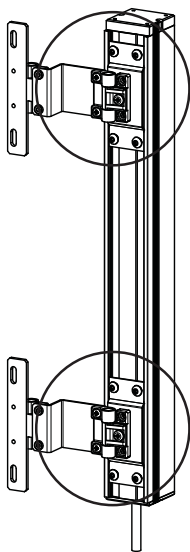

INSTALLATION INSTRUCTIONS

SWIVEL BRACKETS FOR MOUNTING OF VERTICAL PDU DP-RP-VM-06

980 157 rev.A

980 157 rev.A

www.conteg.com
...to complete your network

1. Package includes:

2x **for IP-Dxxx**

2x **for DP-RP-xx or IP-BA-xx**

1.2 Hardware kit (included)

CONNECTING MATERIAL ELEMENTS		
WASHER		8
M4x6		4
M5x8		4
M5x12		8
M5 NUT		4

1.3 Requested tools (not included)

Hex key size 3

Spanner size 8

Screwdriver cross

1.4 Legend

WORKING AREA

HAND MANIPULATION

2. Assembly

2.1.

2.2.

2.3.

2.4.

4x M4x6

4x M4x6