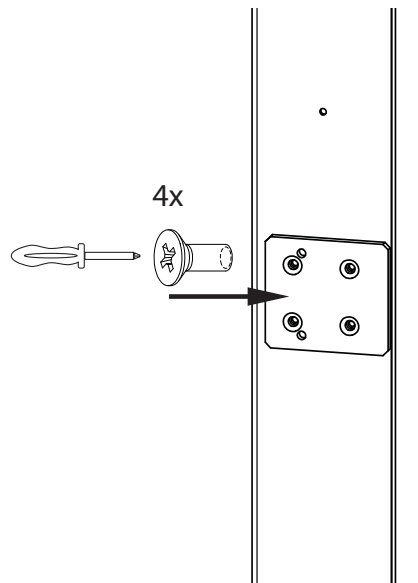

1.2 Hardware kit (included)

CONNECTING MATERIAL ELEMENTS		
WASHER		8
M4x6		4
M5x8		4
M5x12		8
M5 NUT		4

1.3 Requested tools (not included)

Hex key size 3

Spanner size 8

Screwdriver cross

1.4 Legend

WORKING AREA

HAND MANIPULATION

2. Assembly

2.1.

2.2.

2.3.

2.4.

4x M4x6

4x M4x6