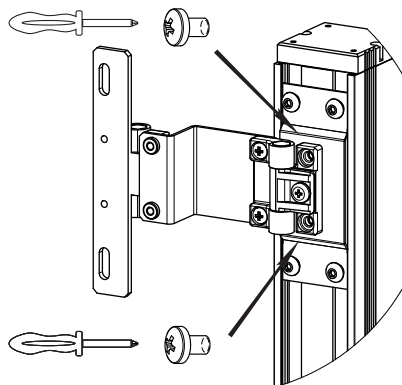

1.2 Hardware kit (included)

CONNECTING MATERIAL ELEMENTS		
WASHER		8
M4x6		4
M5x8		4
M5x12		8
M5 NUT		4

1.3 Requested tools (not included)

Hex key size 3

Spanner size 8

Screwdriver cross

1.4 Legend

WORKING AREA

HAND MANIPULATION

2. Assembly

2.1.

2.2.

2.3.

2.4.

4x M4x6

4x M4x6