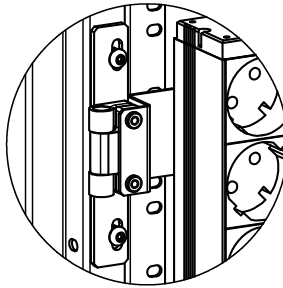

4x 4x M5x12

CONTEG, spol. s r.o.

Headquarters Czech Republic:
Na Vítězné pláni 1719/4
140 00 Prague 4

Tel.: +420 261 219 182
Fax: +420 261 219 192

conteg@conteg.com
www.conteg.com

Local Offices:

Austria:	+43 699 1819 7071
Benelux:	+32 477 957 126
Eastern Europe / Nordics:	+49 172 8484 346
France, Maghreb:	+33 686 074 386
Germany / Switzerland / Baltics / Denmark / Italy:	+49 170 523 4958
Middle East:	+971 555 08 32 41
Russia, CIS:	+7 495 967 3840

980 157 rev.A

www.conteg.com
...to complete your network