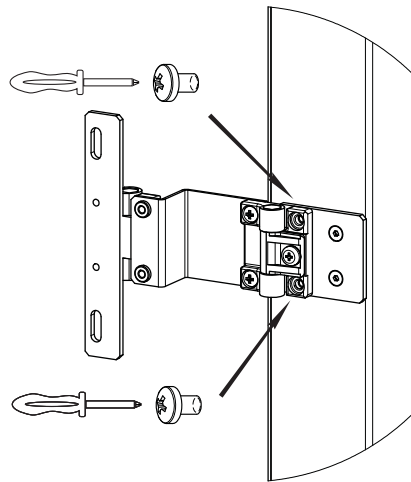

1.2 Hardware kit (included)

CONNECTING MATERIAL ELEMENTS		
WASHER		8
M4x6		4
M5x8		4
M5x12		8
M5 NUT		4

1.3 Requested tools (not included)

Hex key size 3

Spanner size 8

Screwdriver cross

1.4 Legend

WORKING AREA

HAND MANIPULATION

2. Assembly

2.1.

2.2.

2.3.

2.4.

4x M4x6

4x M4x6