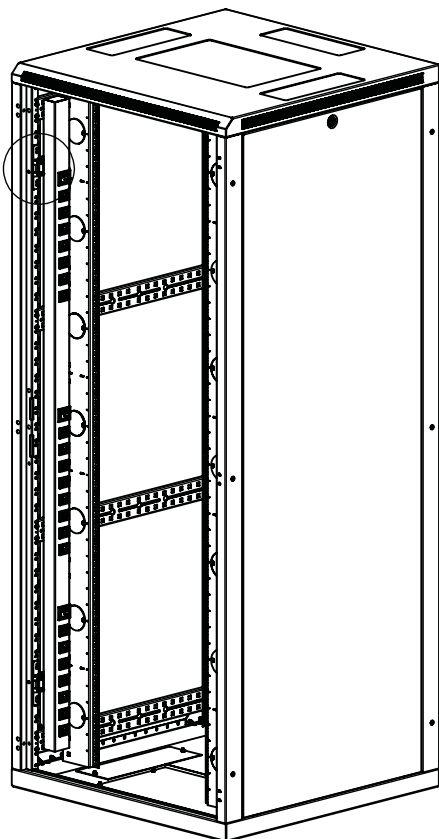

2.6. 4x 4x M5x12