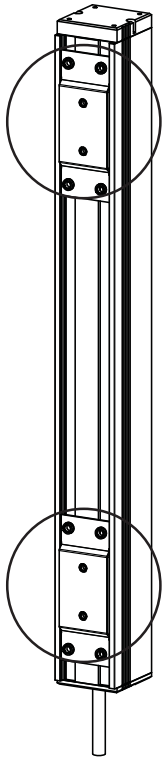

INSTALLATION INSTRUCTIONS

SWIVEL BRACKETS FOR MOUNTING OF VERTICAL PDU DP-RP-VM-06

980 157 rev.A

980 157 rev.A

www.conteg.com
...to complete your network

1. Package includes:

2x **for IP-Dxxx**

2x **for DP-RP-xx or IP-BA-xx**

1.2 Hardware kit (included)

CONNECTING MATERIAL ELEMENTS		
WASHER		8
M4x6		4
M5x8		4
M5x12		8
M5 NUT		4

1.3 Requested tools (not included)

Hex key size 3

Spanner size 8

Screwdriver cross

1.4 Legend

WORKING AREA

HAND MANIPULATION

2. Assembly

2.1.

2.2.

2.3.

2.4.

4x M4x6

4x M4x6

2.5.

2.6. 4x 4x M5x12

4x 4x M5x12

CONTEG, spol. s r.o.

Headquarters Czech Republic:
Na Vítězné pláni 1719/4
140 00 Prague 4

Tel.: +420 261 219 182
Fax: +420 261 219 192

conteg@conteg.com
www.conteg.com

Local Offices: