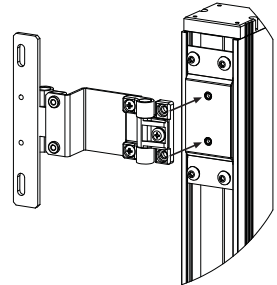

1.2 Hardware kit (included)

CONNECTING MATERIAL ELEMENTS		
WASHER		8
M4x6		4
M5x8		4
M5x12		8
M5 NUT		4

1.3 Requested tools (not included)

Hex key size 3

Spanner size 8

Screwdriver cross

1.4 Legend

WORKING AREA

HAND MANIPULATION

2. Assembly

2.1.

2.2.

2.3.

2.4.

4x M4x6

4x M4x6