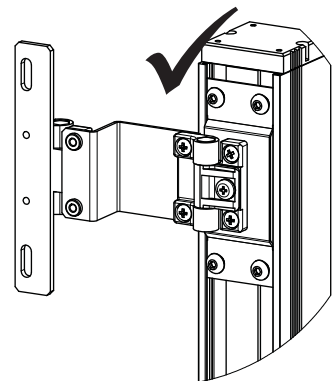

1.2 Hardware kit (included)

CONNECTING MATERIAL ELEMENTS		
WASHER		8
M4x6		4
M5x8		4
M5x12		8
M5 NUT		4

1.3 Requested tools (not included)

Hex key size 3

Spanner size 8

Screwdriver cross

1.4 Legend

WORKING AREA

HAND MANIPULATION

2. Assembly

2.1.

2.2.

2.3.

2.4.

4x M4x6

4x M4x6