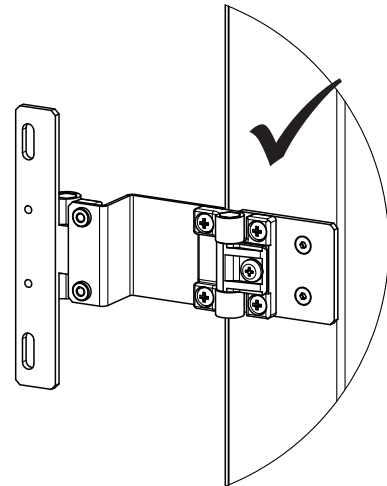

1.2 Hardware kit (included)

CONNECTING MATERIAL ELEMENTS		
WASHER		8
M4x6		4
M5x8		4
M5x12		8
M5 NUT		4

1.3 Requested tools (not included)

Hex key size 3

Spanner size 8

Screwdriver cross

1.4 Legend

WORKING AREA

HAND MANIPULATION

2. Assembly

2.1.

2.2.

2.3.

2.4.

4x M4x6

4x M4x6