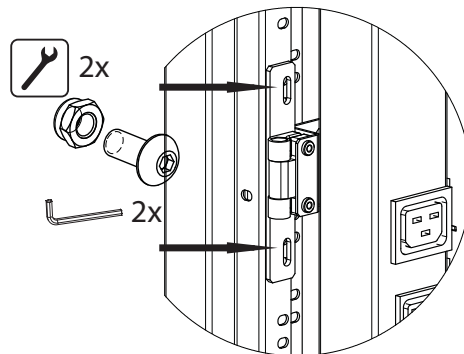

2.6. 4x 4x M5x12